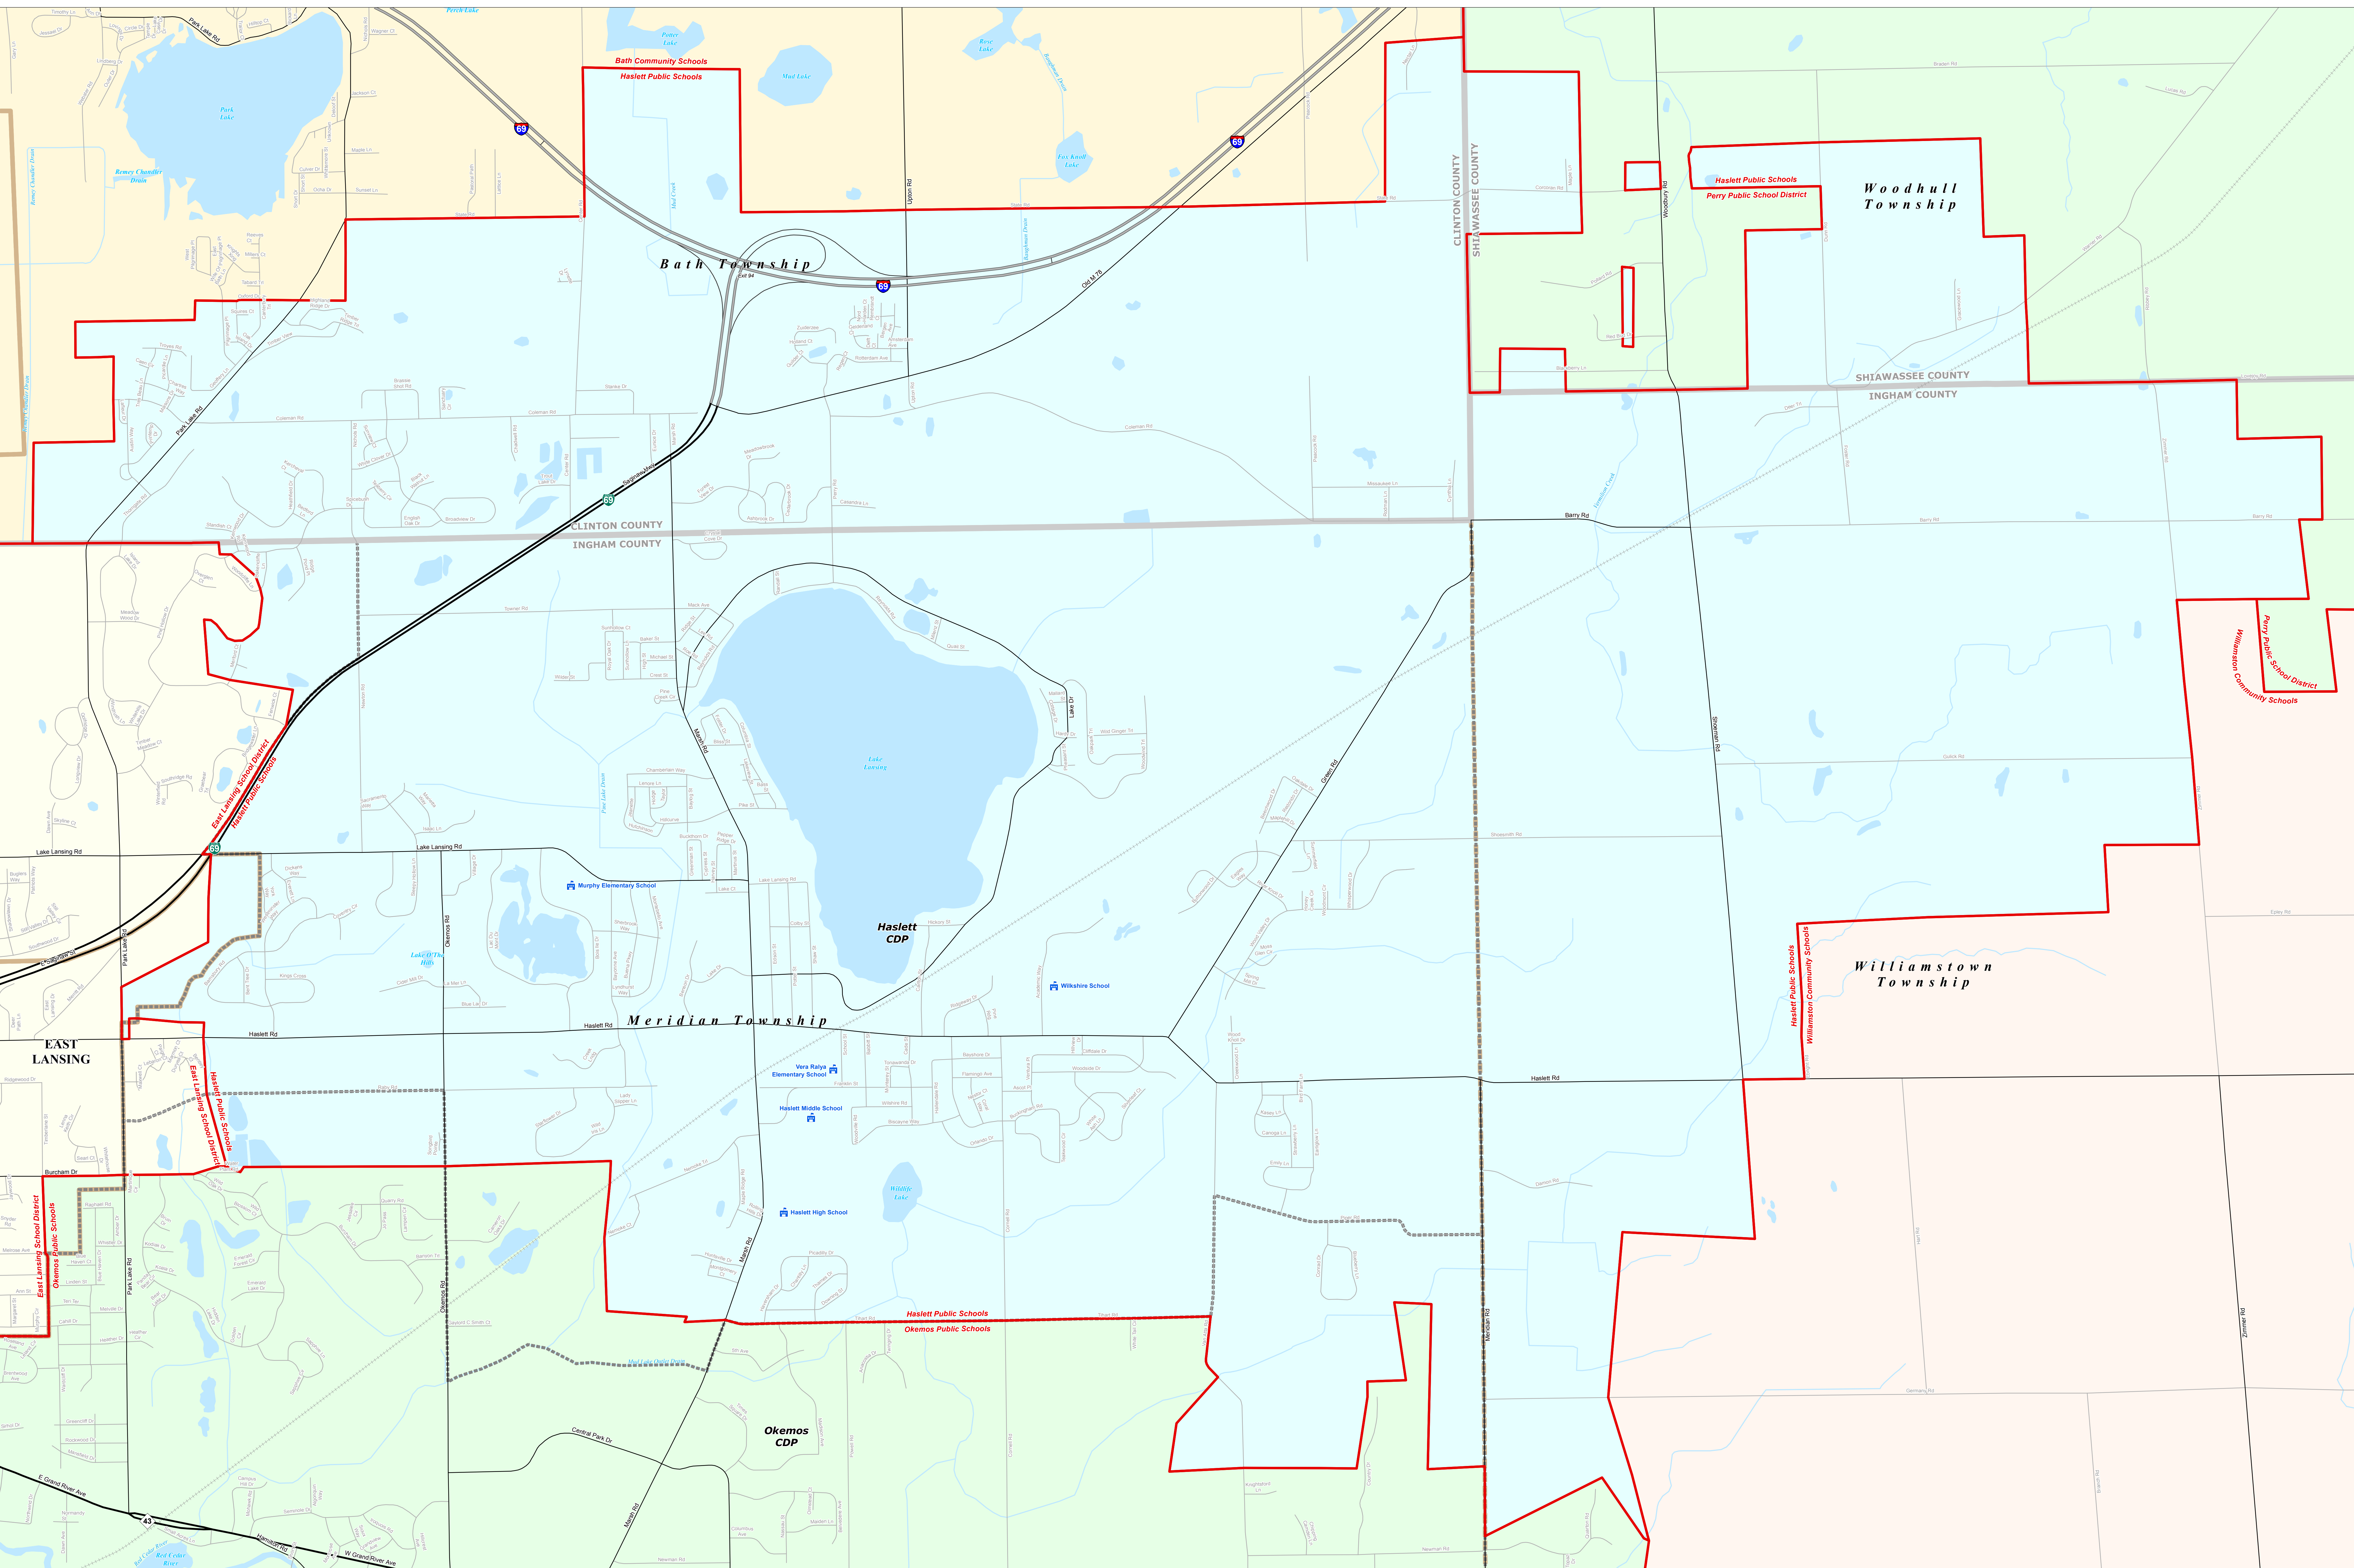

HASLETT PUBLIC SCHOOLS

Ingham ISD

0 0.25 0.5 Miles

Legend	
School District	School
County	Water Feature
City	Railroad
Township	River, Stream, or Drain
Village	Freeway
Census Designated Place	Highway
	Primary Road
	Local Road